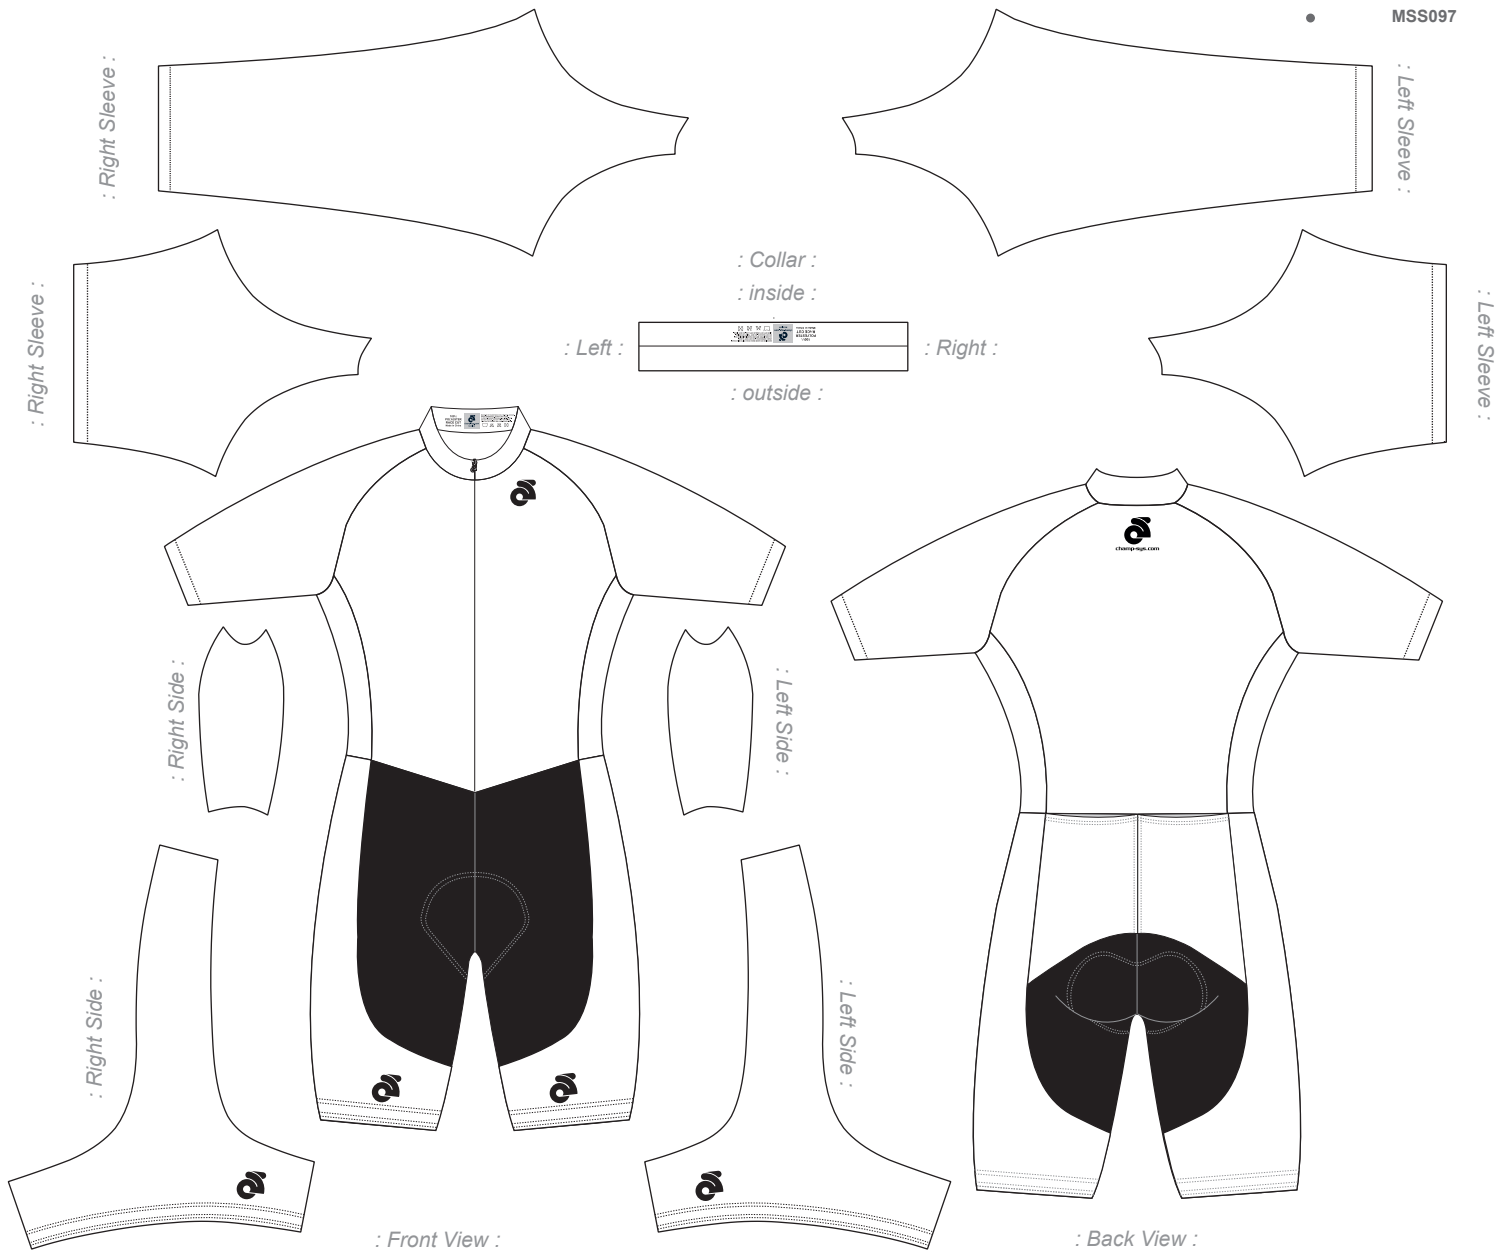

Customer: Team Name\_USXXXX

Short/ Long Sleeves Distance Skinsuit ( Full Wrap Panel ) Template

- With Side Panel
- MSS097

Version V1.1

( Scale 1:10 ) ZXX-FXX

**PRE-DYED LYCRA**

**Graphic Editor**

Name

**Sales Rep**

Name

**Start Date**

2010/00/00

**End Date**

2010/00/00

**Pantone Colours Reference:**

NOTES:

**CUTTING:**

With back Pocket

■ Pre dyed area wil use with full sublimation technical printing, and made with "Shield Lycra" to avoid transparency issues. There is an additional US\$10 charge for special fabric; Please contact your sales rep if you are unsure of the exact charge !!

**Template views are for proofing and printing!**  
**3D views are for concept and design process only!**  
 Champion System logo must appear on front and back.  
 Use this template for all similar items.