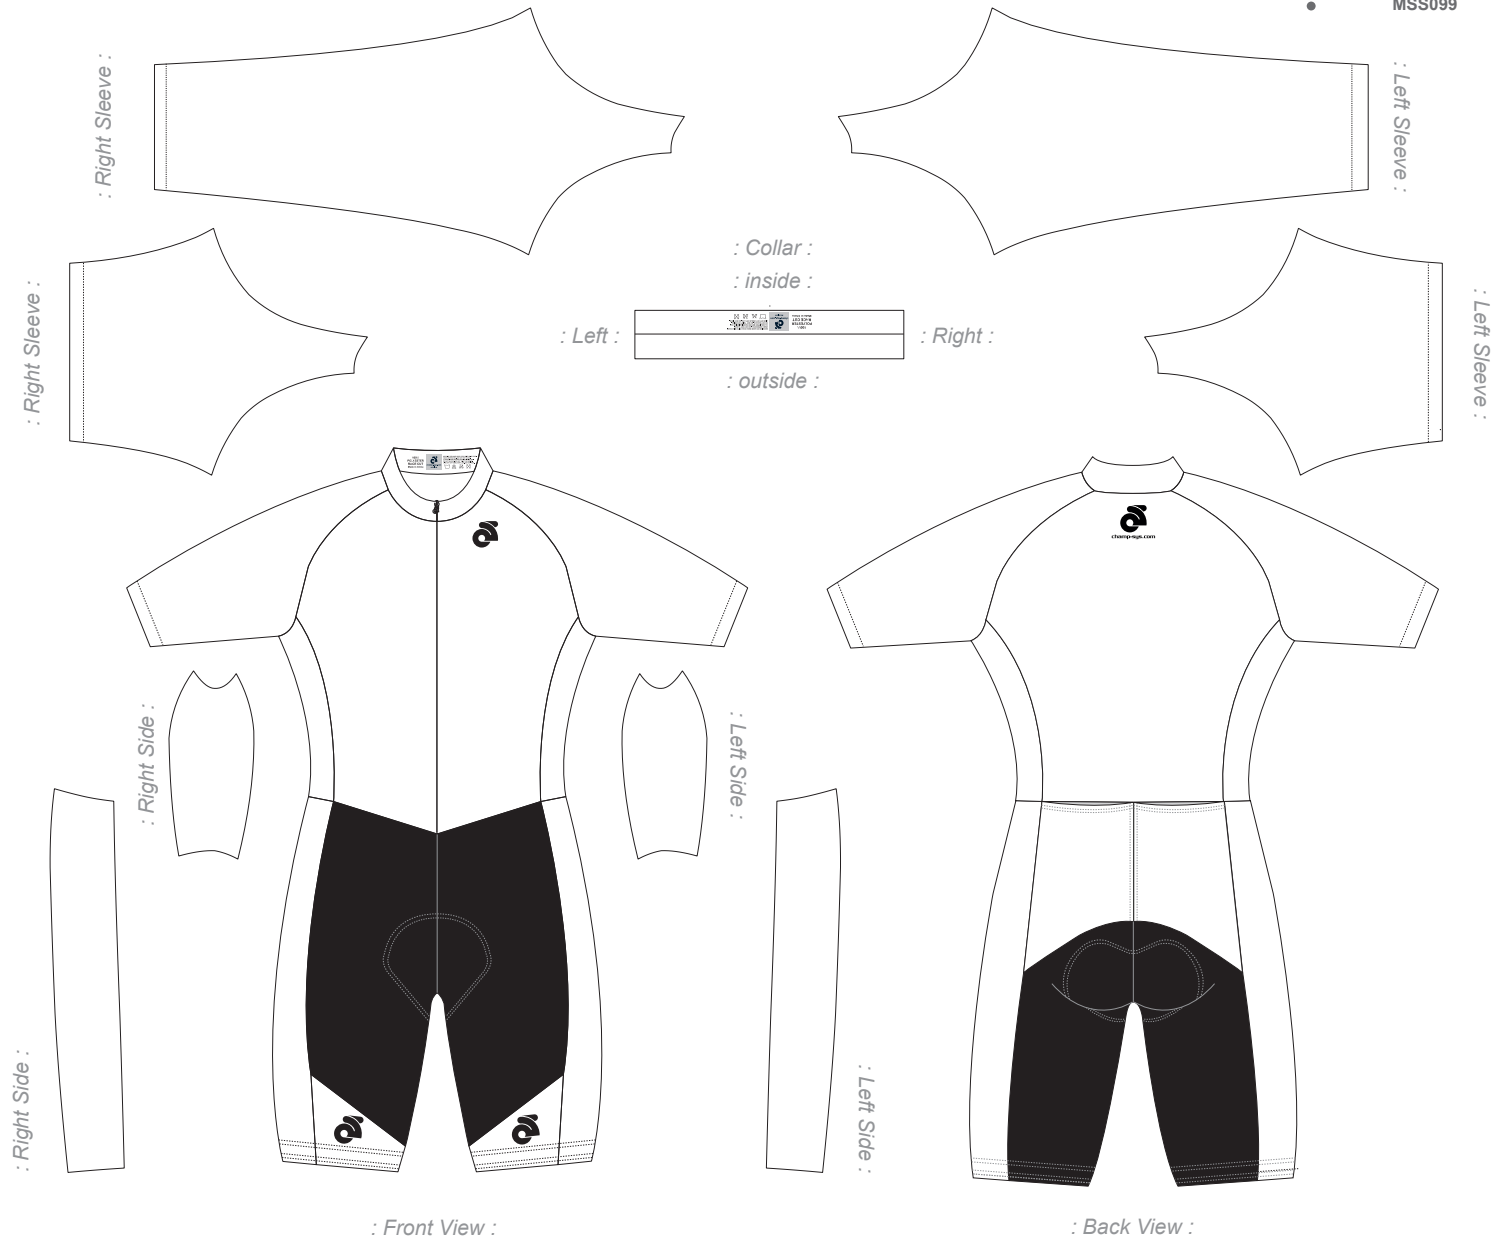

Customer: Team Name_USXXXX

Short/ Long Sleeves Distance Skinsuit (T Panel) Template

- With Side Panel
- MSS099

Version V1.1

(Scale 1:10) ZXX-FXX

PRE-DYED LYCRA

Graphic Editor

Name

Sales Rep

Name

Start Date

2010/00/00

End Date

2010/00/00

Pantone Colours Reference:

NOTES:

■ Pre dyed area wil use with full sublimation technical printing, and made with "Shield Lycra" to avoid transparency issues. There is an additional US\$10 charge for special fabric; Please contact your sales rep if you are unsure of the exact charge !!

Template views are for proofing and printing!
3D views are for concept and design process only!
Champion System logo must appear on front and back.
Use this template for all similar items.