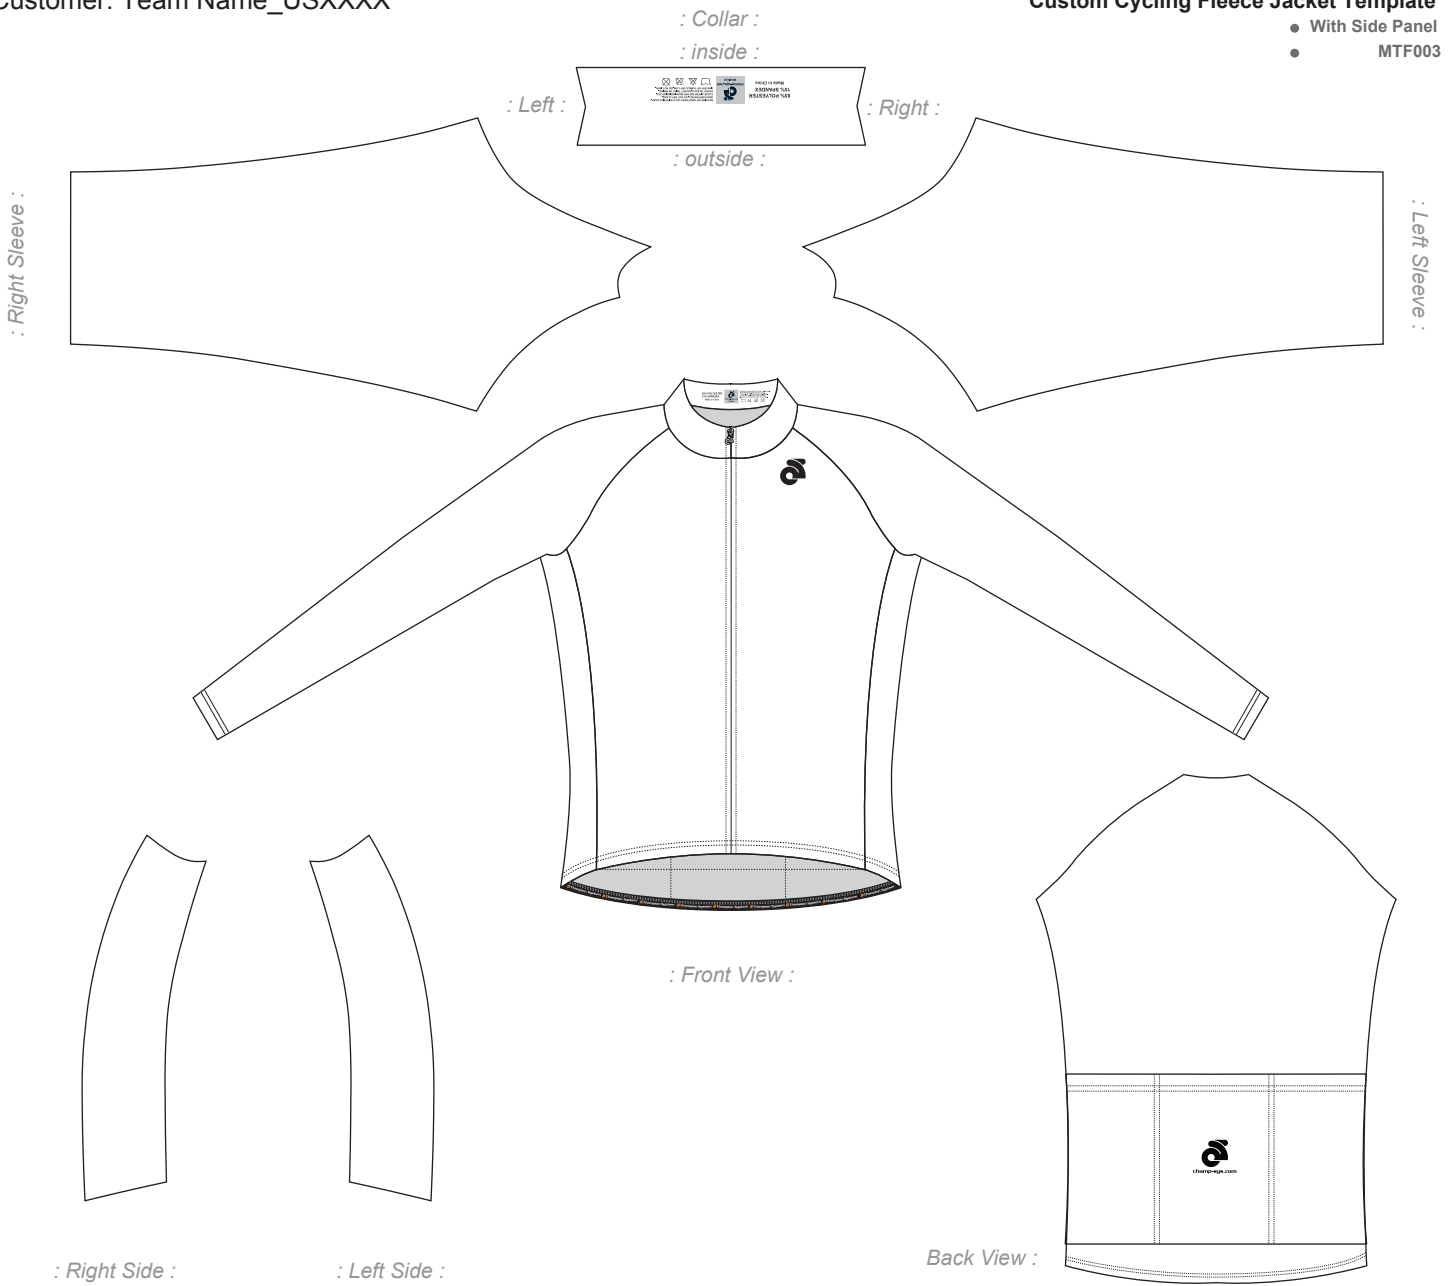

Customer: Team Name_USXXXX

Custom Cycling Fleece Jacket Template

- With Side Panel
- MTF003

Version V1.1

(Scale 1:10) ZXX

PRE-DYED LYCRA

 Full Sublimation

Graphic Editor

Template views are for proofing and printing!
3D views are for concept and design process only!
Champion System logo must appear on front and back
Use this template for all similar items.