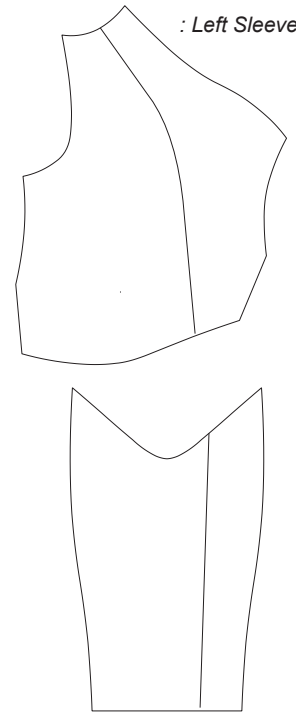

Customer: Team Name

Cycling Long Sleeves Speedsuit Template
 • MSP002

Front View :

Right Sleeve :

: Left Sleeve

: Right Leg

Left Leg :

: Back View

Version V1.1

Scale: 1 :13 Z09-F00-L1

PRE-DYED LYCRA

Shield 0033

Graphic Editor

Name

Sales Rep

Name

Template views are for proofing and printing!
3D views are for concept and design process only!
 Champion System logo must appear on front and back.
 Use this template for all similar items.