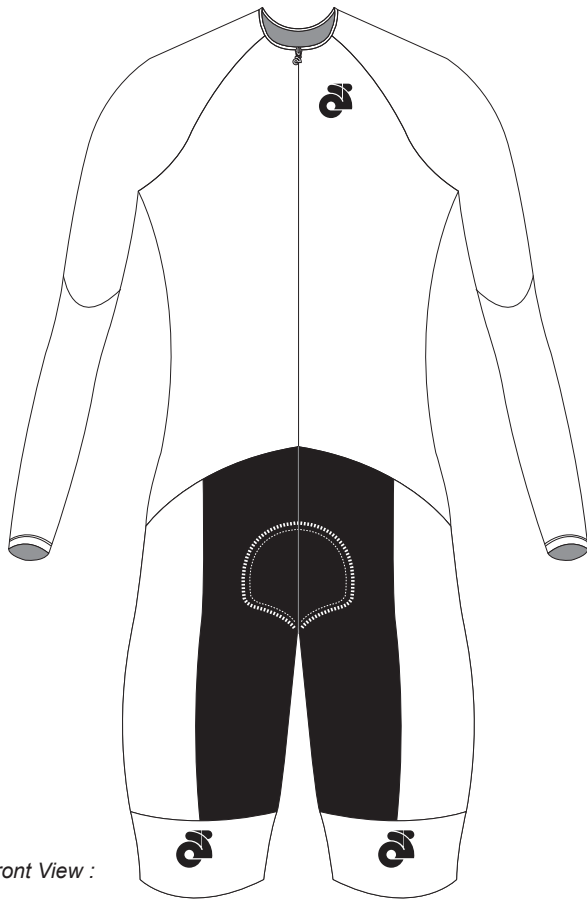

Customer: Team Name

Cycling Long Sleeves Speedsuit Template
 • MSP002

Front View :

Right Sleeve :

: Left Sleeve

: Right Leg

Left Leg :

: Back View

Version V1.1

Scale: 1 :13 Z09-F00-L1

PRE-DYED LYCRA

Shield 0033

Graphic Editor

Name

Sales Rep

Name