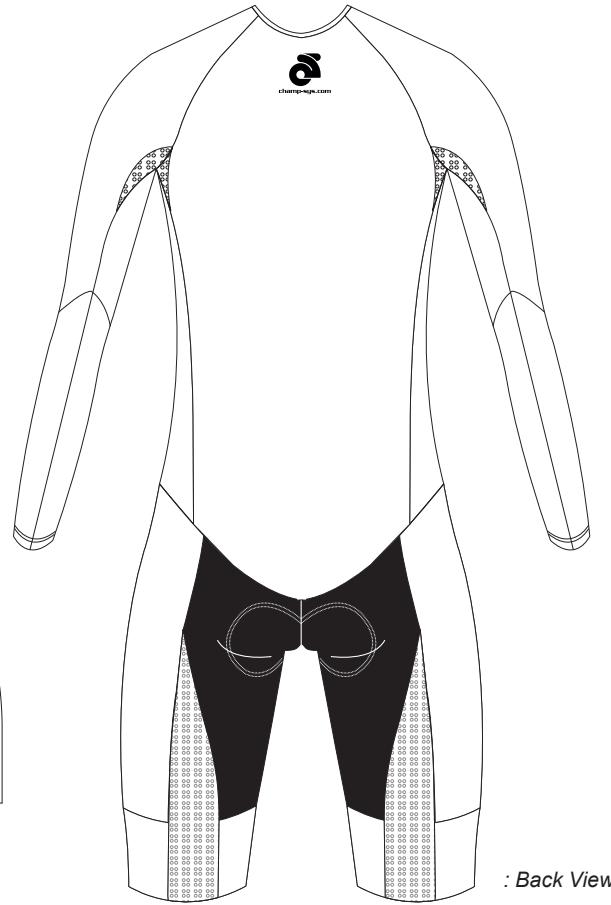

Customer: Team Name

Cycling Long Sleeves Speedsuit Template
 • MSP002

Front View :

Right Sleeve :

: Left Sleeve

: Right Leg

Left Leg :

: Back View

Version V1.1

Scale: 1 :13 Z09-F00-L1

PRE-DYED LYCRA

Shield 0033

Graphic Editor

Name

Sales Rep

Name

Start Date

2009/00/00

End Date

2009/00/00

Pantone Colours Reference:

NOTES:

■ Pre dyed area will use with full sublimation technical printing, and made with "Shield Lycra" to avoid transparency issues. There is an additional US\$10 charge for special fabric; Please contact your sales rep if you are unsure of the exact charge !!

Template views are for proofing and printing!
3D views are for concept and design process only!
 Champion System logo must appear on front and back.
 Use this template for all similar items.