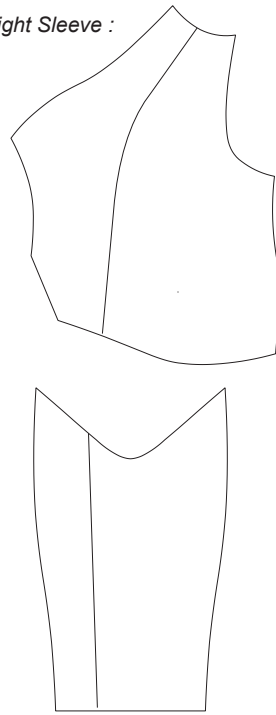

Customer: Team Name

Cycling Long Sleeves Speedsuit Template
 • MSP002

Front View :

Right Sleeve :

: Left Sleeve

: Right Leg

Left Leg :

: Back View

Version V1.1

Scale: 1 :13 Z09-F00-L1

PRE-DYED LYCRA

Shield 0033

Graphic Editor

Name

Sales Rep

Name

Template views are for proofing and printing!
3D views are for concept and design process only!
 Champion System logo must appear on front and back.
 Use this template for all similar items.