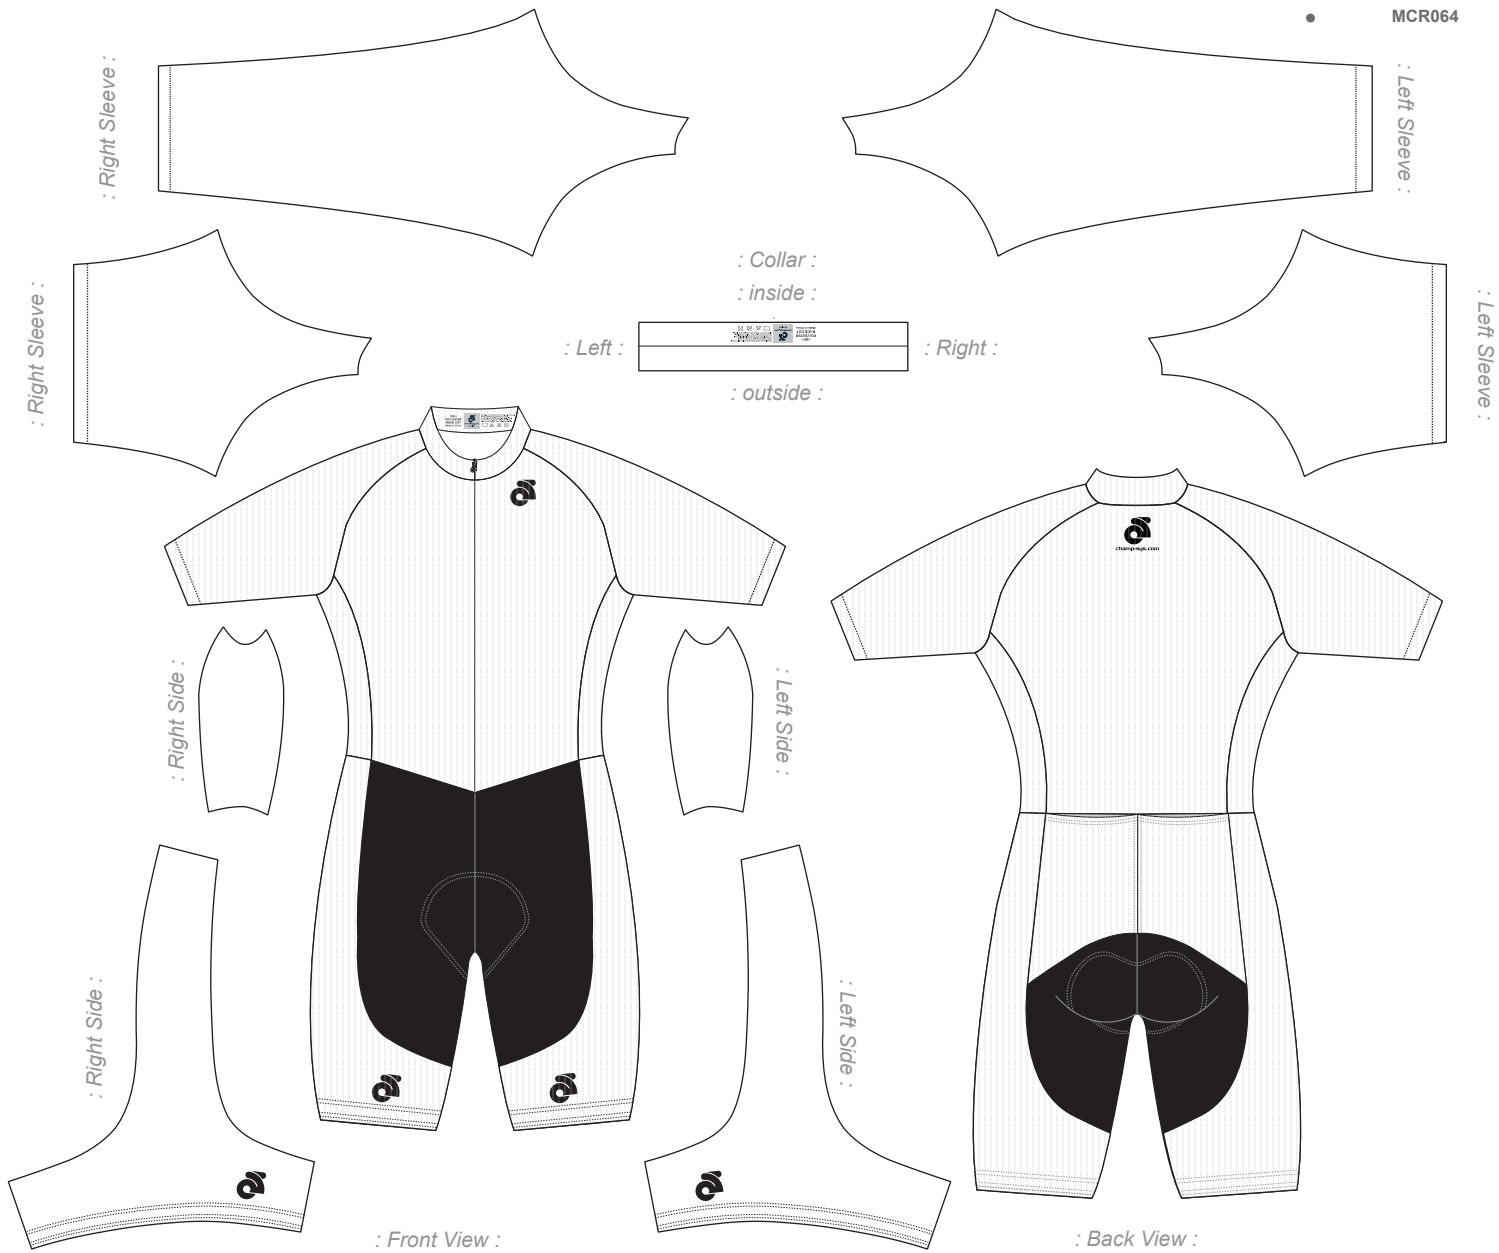

Customer: Team Name_USXXXX

Short/ Long Sleeves CS MTB-Criterium Skinsuit (Full Wrap Panel) Template

- With Side Panel
- MCR064

Version V1.1

(Scale 1:10) ZXX-FXX

PRE-DYED LYCRA

Graphic Editor

Name

Sales Rep

Name

Start Date

2010/00/00

End Date

2010/00/00

Pantone Colours Reference:

NOTES:

CUTTING:

With back Pocket

■ Pre dyed area wil use with full sublimation technical printing, and made with "Shield Lycra" to avoid transparency issues. There is an additional US\$10 charge for special fabric; Please contact your sales rep if you are unsure of the exact charge !!

Template views are for proofing and printing!
3D views are for concept and design process only!
 Champion System logo must appear on front and back.
 Use this template for all similar items.