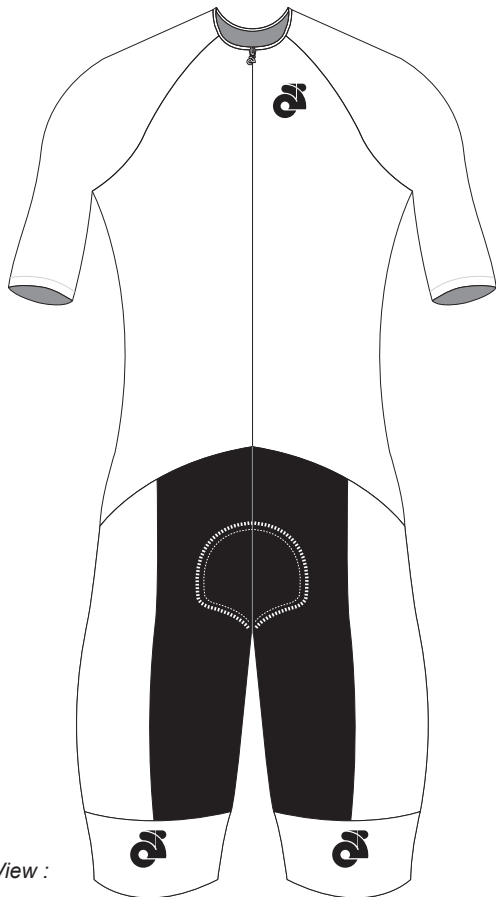

Customer: Team Name_USXXXX

Cycling Short Sleeves Speedsuit Template
• MSP001

Right Sleeve :

: Left Sleeve

Front View :

: Back View

: Right Leg

Left Leg :

Version V1.1

Scale: 1 : 13 Z09-F00-L1

PRE-DYED LYCRA

Graphic Editor
Name

Sales Rep
Name

Start Date
2010/00/00

End Date
2010/00/00

Pantone Colours Reference:

Template views are for proofing and printing!
3D views are for concept and design process only!
Champion System logo must appear on front and back.
Use this template for all similar items.