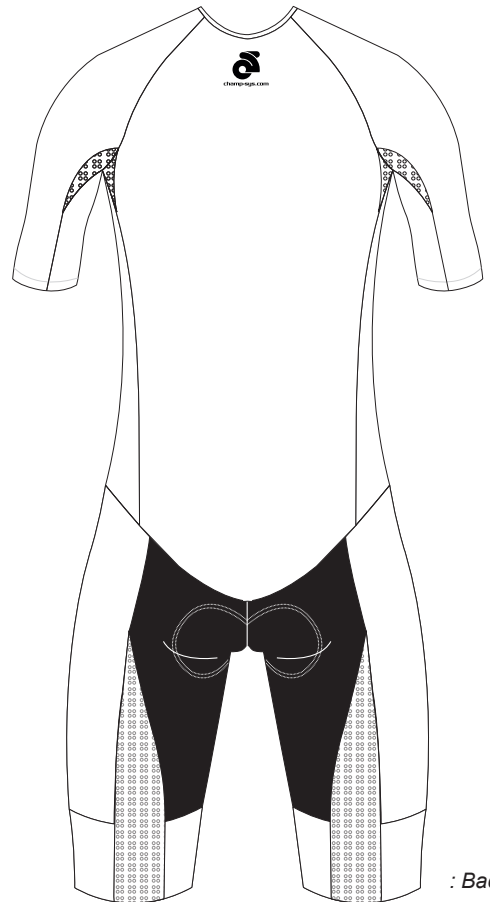

Customer: Team Name_USXXXX

Cycling Short Sleeves Speedsuit Template
• MSP001

Right Sleeve :

: Left Sleeve

Front View :

: Back View

: Right Leg

Left Leg :

Version V1.1

Scale: 1 : 13 Z09-F00-L1

PRE-DYED LYCRA

Graphic Editor
Name

Sales Rep
Name

Start Date
2010/00/00

End Date
2010/00/00

Pantone Colours Reference:

NOTES:

■ Pre dyed area wil use with full sublimation technical printing, and made with "Shield Lycra" to avoid transparency issues. There is an additional US\$10 charge for special fabric; Please contact your sales rep if you are unsure of the exact charge !!

Template views are for proofing and printing!
3D views are for concept and design process only!
Champion System logo must appear on front and back.
Use this template for all similar items.