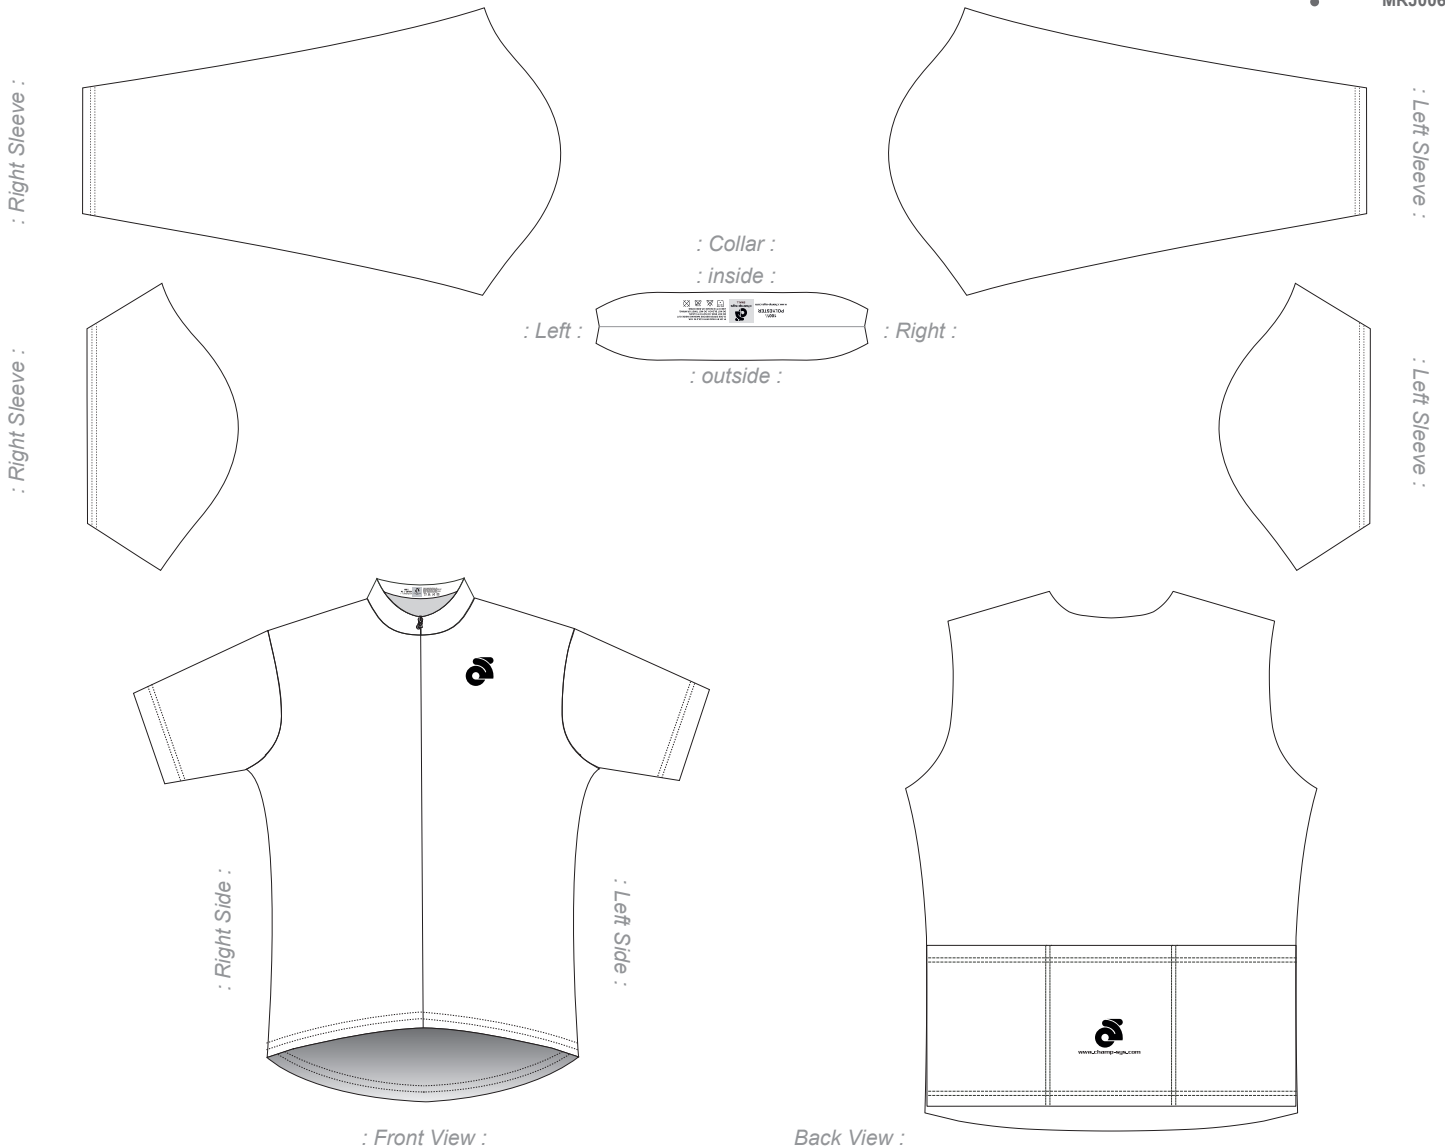

Customer: Team Name_USXXXX

Set-in Short/ Long Sleeves Jersey Template

- No Side Panel
- MRJ006

Version V1.1

(Scale 1:10) ZXX-CXX

PRE-DYED LYCRA

 Full Sublimation

Graphic Editor
Name

Sales Rep
Name

Start Date
2010/00/00

End Date
2010/00/00

PMS PMS PMS PMS PMS PMS PMS PMS

Pantone Colours Reference:

NOTES:

- CUTTING:**
- Mens Cut
 - Womens Cut
 - Children Cut
- ZIPPER:**
- Full Zipper
 - 3/4 Zipper
 - Short Zipper
- FABRIC:**
- Standard Fabric
 - Summer Fabric

Template views are for proofing and printing!
3D views are for concept and design process only!
Champion System logo must appear on front and back
Use this template for all similar items.