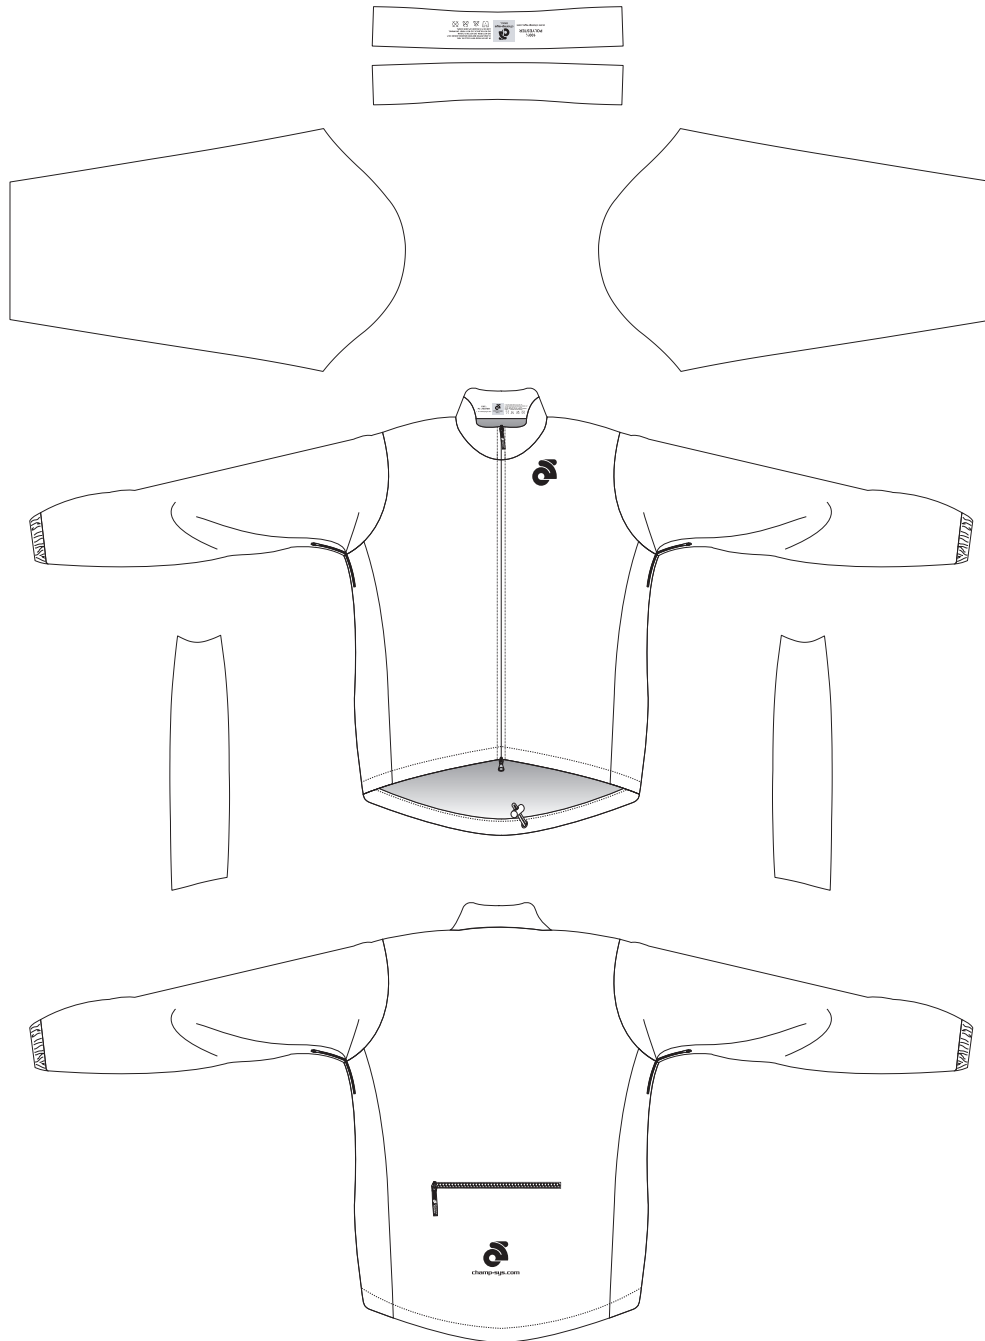

Customer: Team Name_USXXXX

Custom Cycling Wind Jacket Template

- Set-In sleeves
- With Side Panel

Version V1.1

ZXX, XX, XX

PRE-DYED LYCRA

 Full Sublimation

PMS

Sales Rep
Name

Start Date
2000/00/00

End Date
2000/00/00

NOTES:

Template views are for proofing and printing!
3D views are for concept and design process only!
Champion System logo must appear on front and back
Use this template for all similar items.