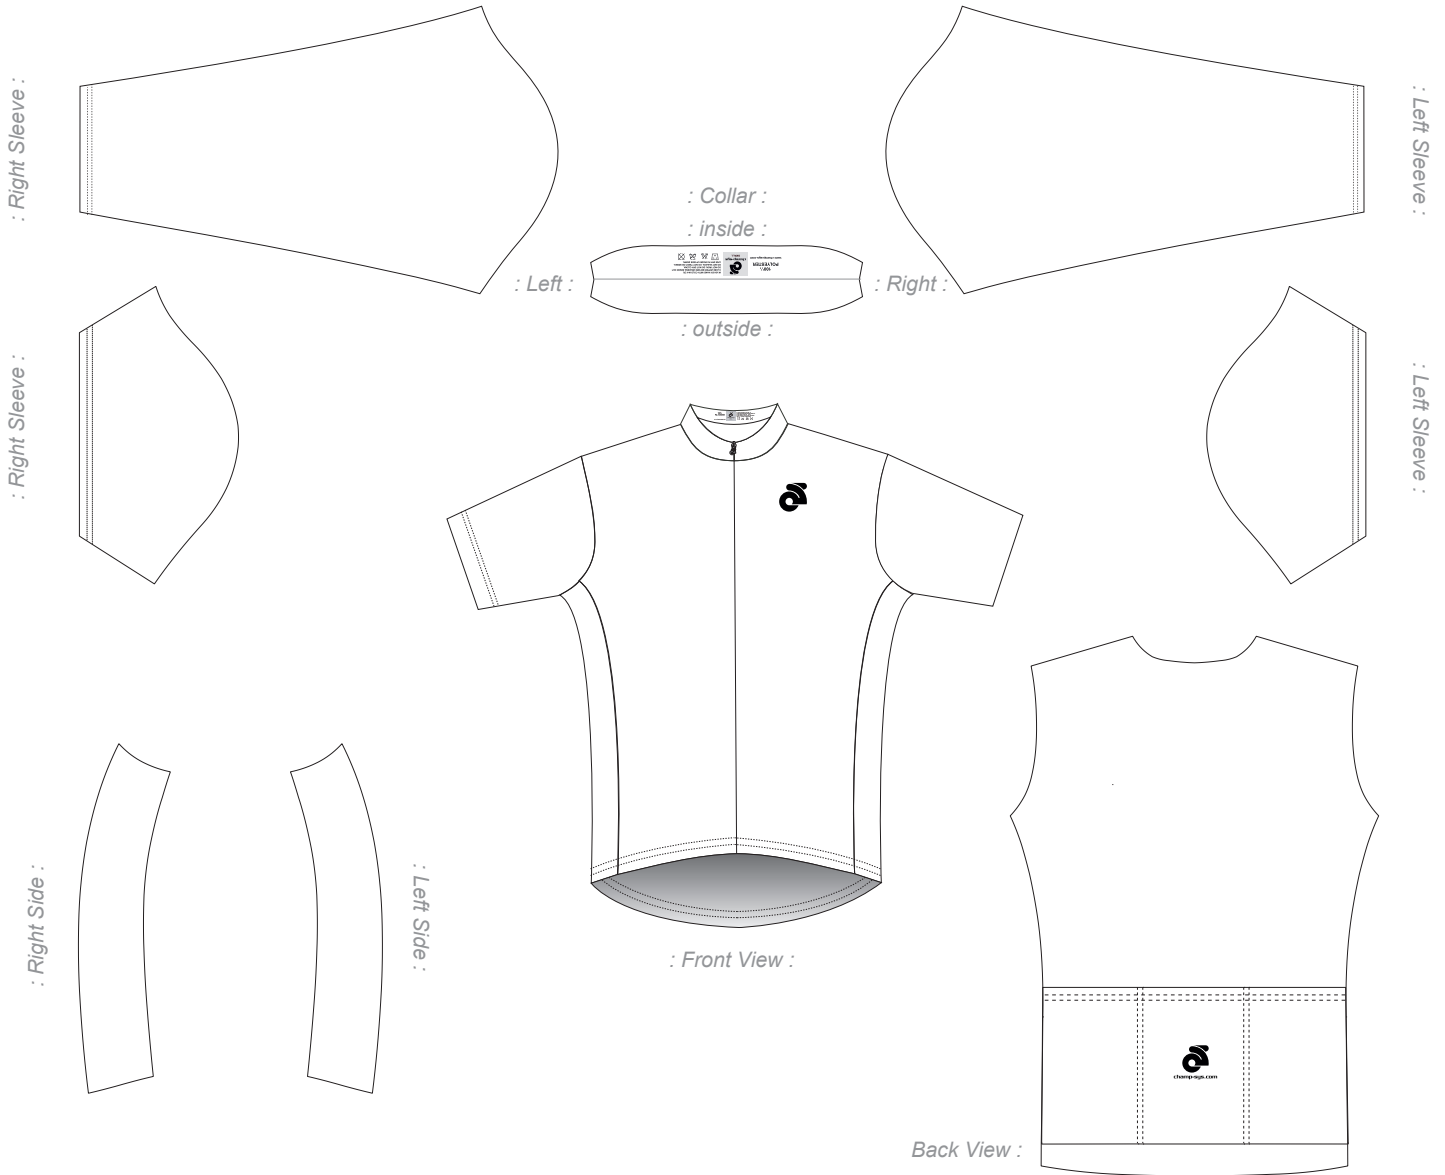

Customer: Team Name

Set-in Short/ Long Sleeves Jersey Template

- With Side Panel
- MRJ005

Version V1.1

(Scale 1:10) ZXX-CXX

PRE-DYED LYCRA

 Full Sublimation

Graphic Editor
Name

PMS

PMS

Pantone Colours Reference:

NOTES:

- CUTTING:**
- Mens Cut
 - Womens Cut
 - Children Cut
- ZIPPER:**
- Full Zipper
 - 3/4 Zipper
 - Short Zipper
- FABRIC:**
- Standard Fabric
 - Summer Fabric

Template views are for proofing and printing!
3D views are for concept and design process only!
Champion System logo must appear on front and back
Use this template for all similar items.