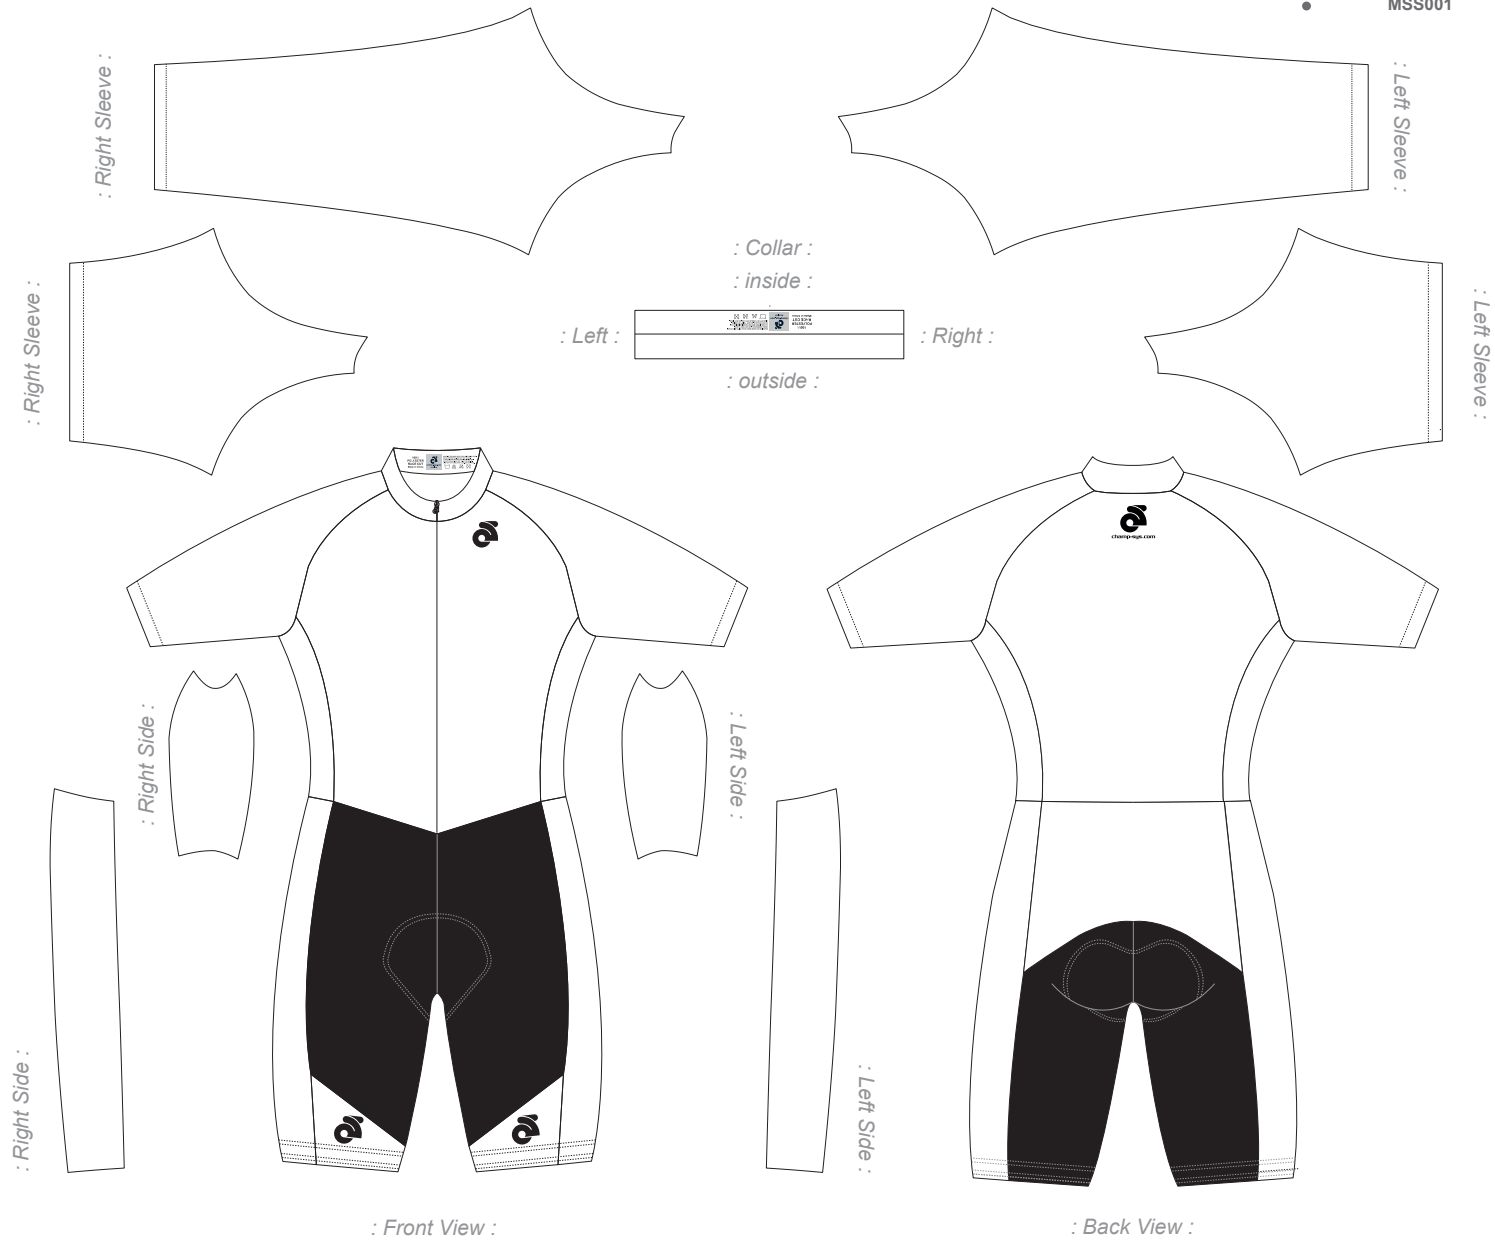

Customer: Team Name_USXXXX

Raglan Short/ Long Sleeves Cycling Skinsuit (T Panel) Template

- With Side Panel
- MSS001

Version V1.1

(Scale 1:10) ZXX-FXX

PRE-DYED LYCRA

Graphic Editor

Name

Sales Rep

Name

Start Date

2010/00/00

End Date

2010/00/00

Pantone Colours Reference:

NOTES:

■ Pre dyed area wil use with full sublimation technical printing, and made with "Shield Lycra" to avoid transparency issues. There is an additional US\$10 charge for special fabric; Please contact your sales rep if you are unsure of the exact charge !!

Template views are for proofing and printing!
3D views are for concept and design process only!
 Champion System logo must appear on front and back.
 Use this template for all similar items.