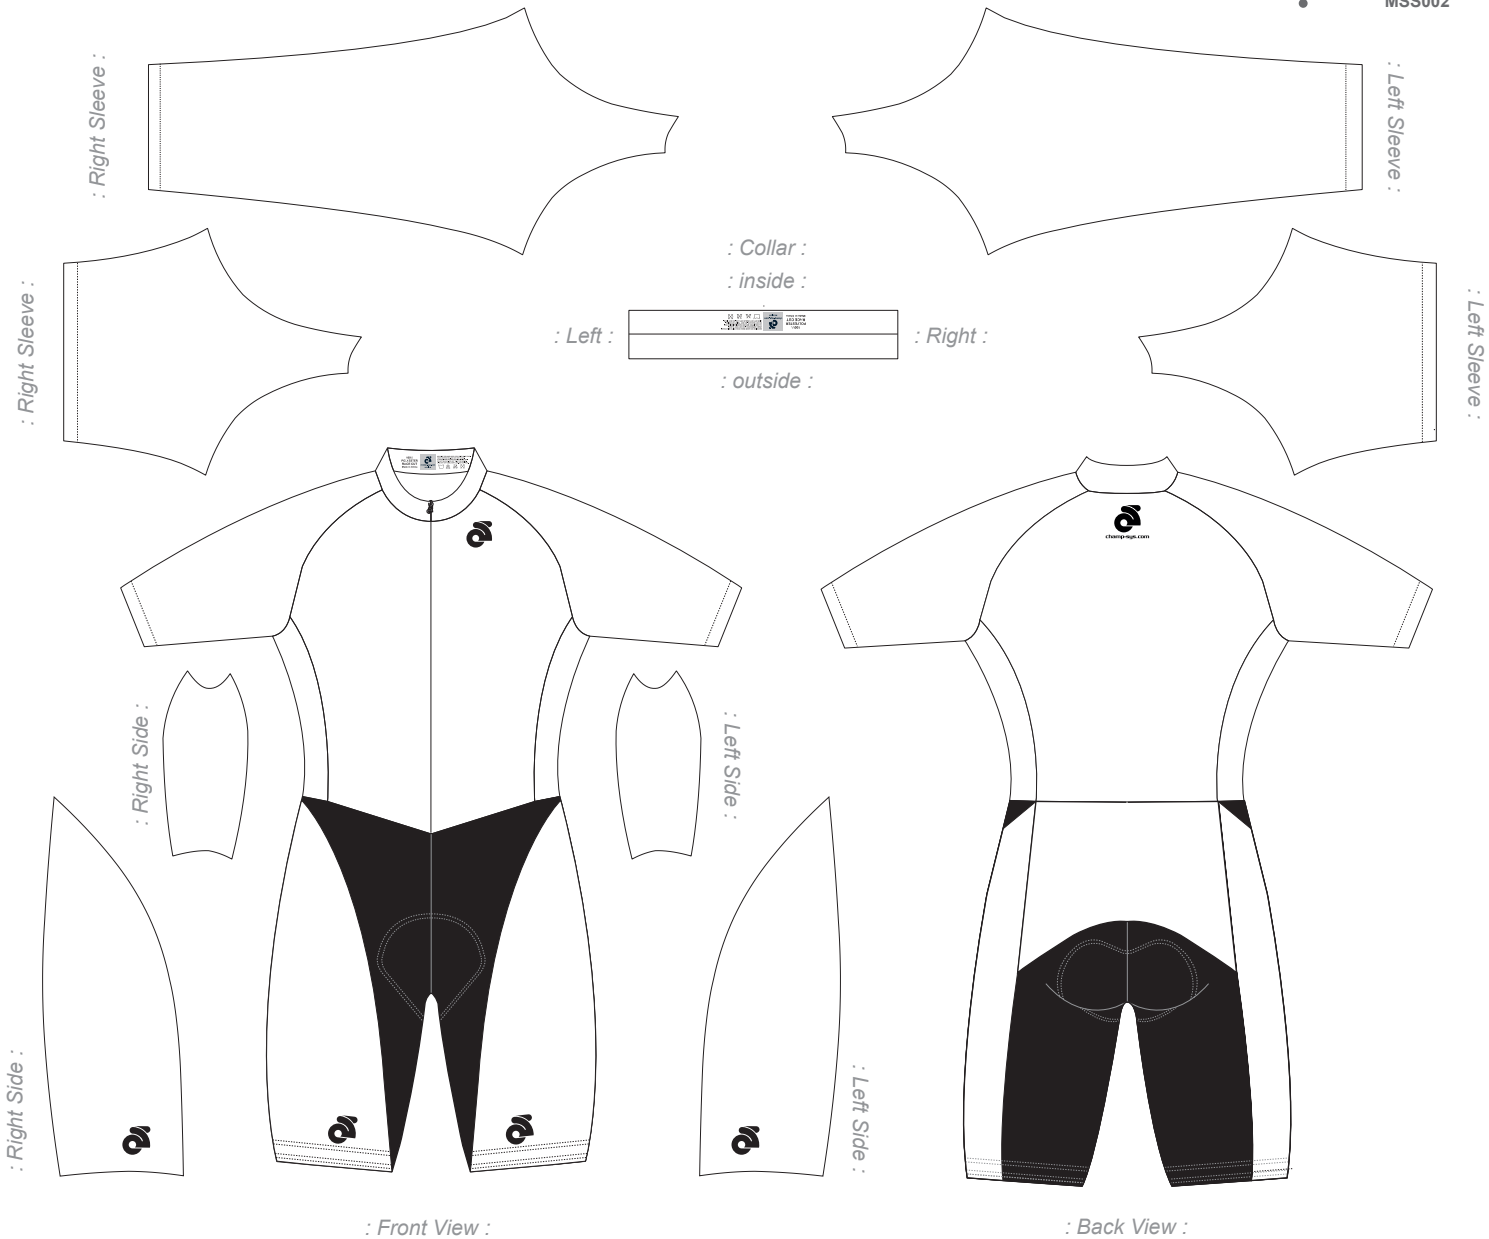

Customer: Team Name_USXXXX

Raglan Short/ Long Sleeves Cycling Skinsuit (Wrap Panel) Template

- With Side Panel
- MSS002

: Front View :

: Back View :

Version V1.1

(Scale 1:10) ZXX-FXX

PRE-DYED LYCRA

Template views are for proofing and printing!
3D views are for concept and design process only!
Champion System logo must appear on front and back.
Use this template for all similar items.