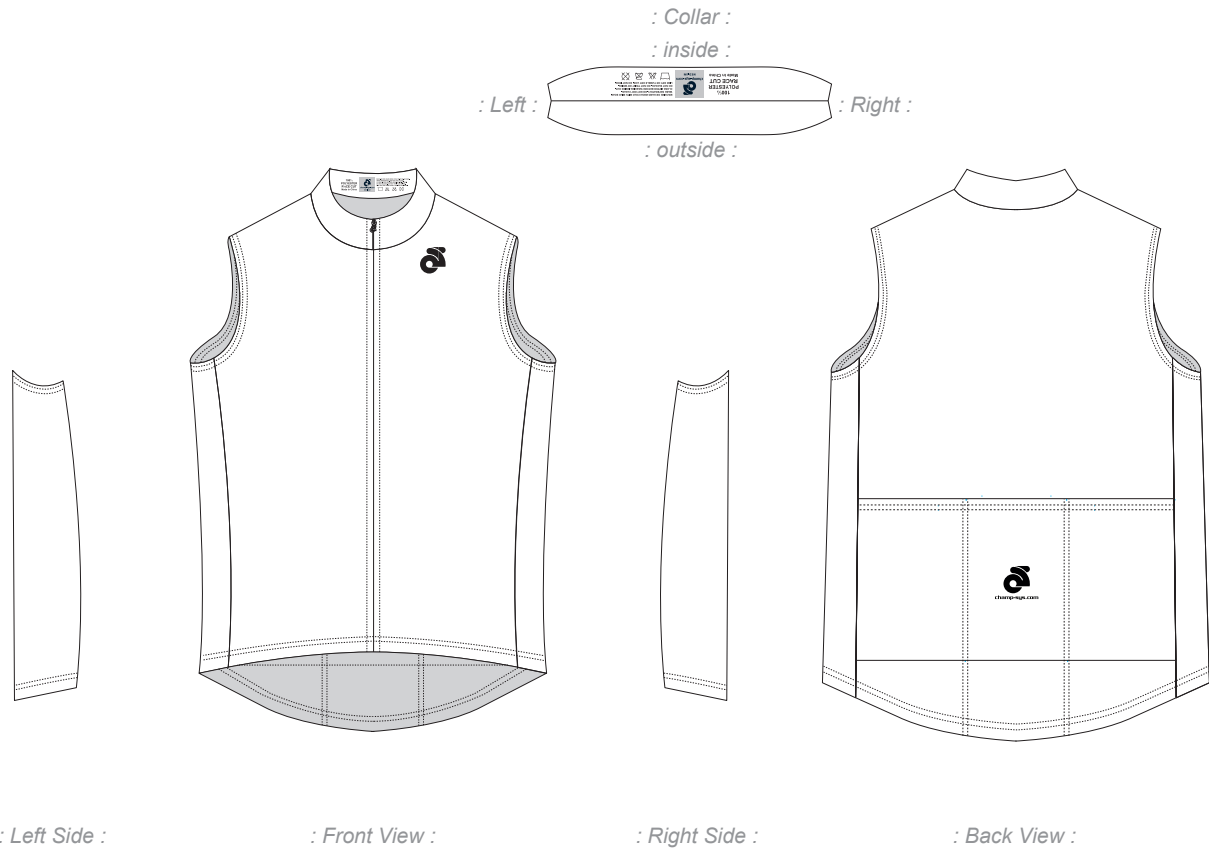

Customer: Team Name_USXXXX

Custom Cycling Sleeveless Jersey Template

- With Side Panel
- MVE03

Version V1.1

(Scale 1:10) ZXX

PRE-DYED LYCRA

 Full Sublimation

Pantone Colours Reference:

Graphic Editor
Name

Sales Rep
Name

Start Date
2010/00/00

End Date
2010/00/00

NOTES:

Template views are for proofing and printing!
3D views are for concept and design process only!
Champion System logo must appear on front and back
Use this template for all similar items.