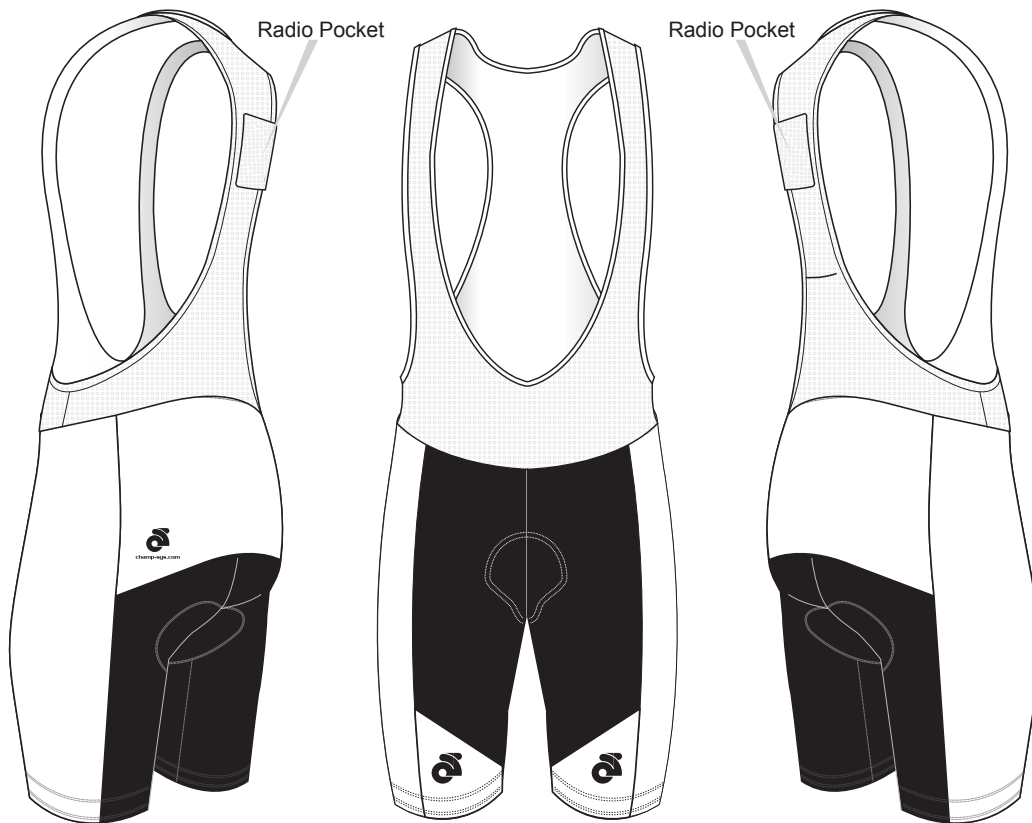

Customer: Team Name_USXXXX

Custom Cycling Bib Short Template

- T Panel
- MBI-001

Version V1.1

Scale 1:15 F00

PRE-DYED LYCRA

PMS PMS PMS PMS PMS PMS PMS

Pantone Colours Reference:

Graphic Editor
Name

Sales Rep
Name

Start Date
2010/00/00

End Date
2010/00/00

NOTES:

■ Pre dyed area will use with full sublimation technical printing, and made with "Shield Lycra" to avoid transparency issues. There is an additional US\$10 charge for special fabric; Please contact your sales rep if you are unsure of the exact charge !!

Template views are for proofing and printing!
3D views are for concept and design process only!
Champion System logo must appear on front and back.
Use this template for all similar items.

- CUTTING:**
- BIB Style shorts
 - Regular Style shorts

- FABRIC:**
- Regular Fabric
 - Summer Fabric