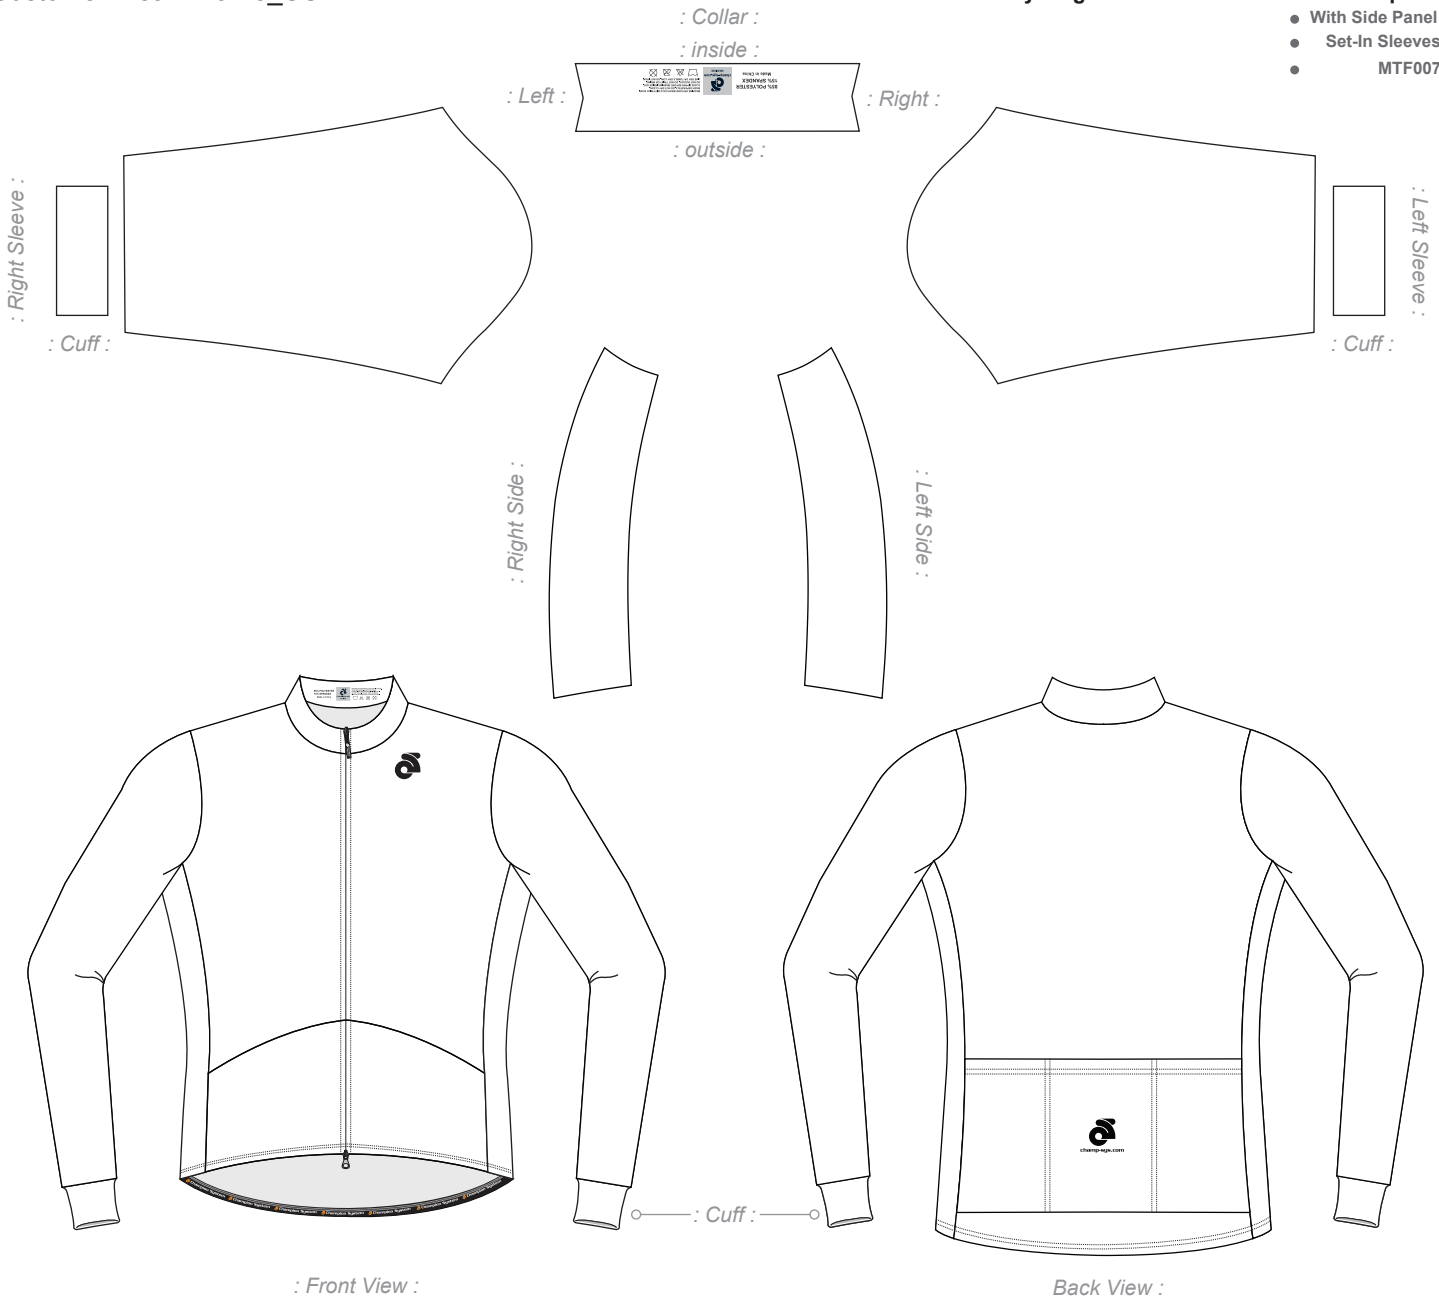

Customer: Team Name_USXXXX

Custom Cycling Thermoshield CS Jacket Template

- With Side Panel
- Set-In Sleeves
- MTF007

Version V1.1

(Scale 1:10) ZXX-CXX

PRE-DYED LYCRA

 Full Sublimation

Graphic Editor

Template views are for proofing and printing!
3D views are for concept and design process only!
Champion System logo must appear on front and back
Use this template for all similar items.