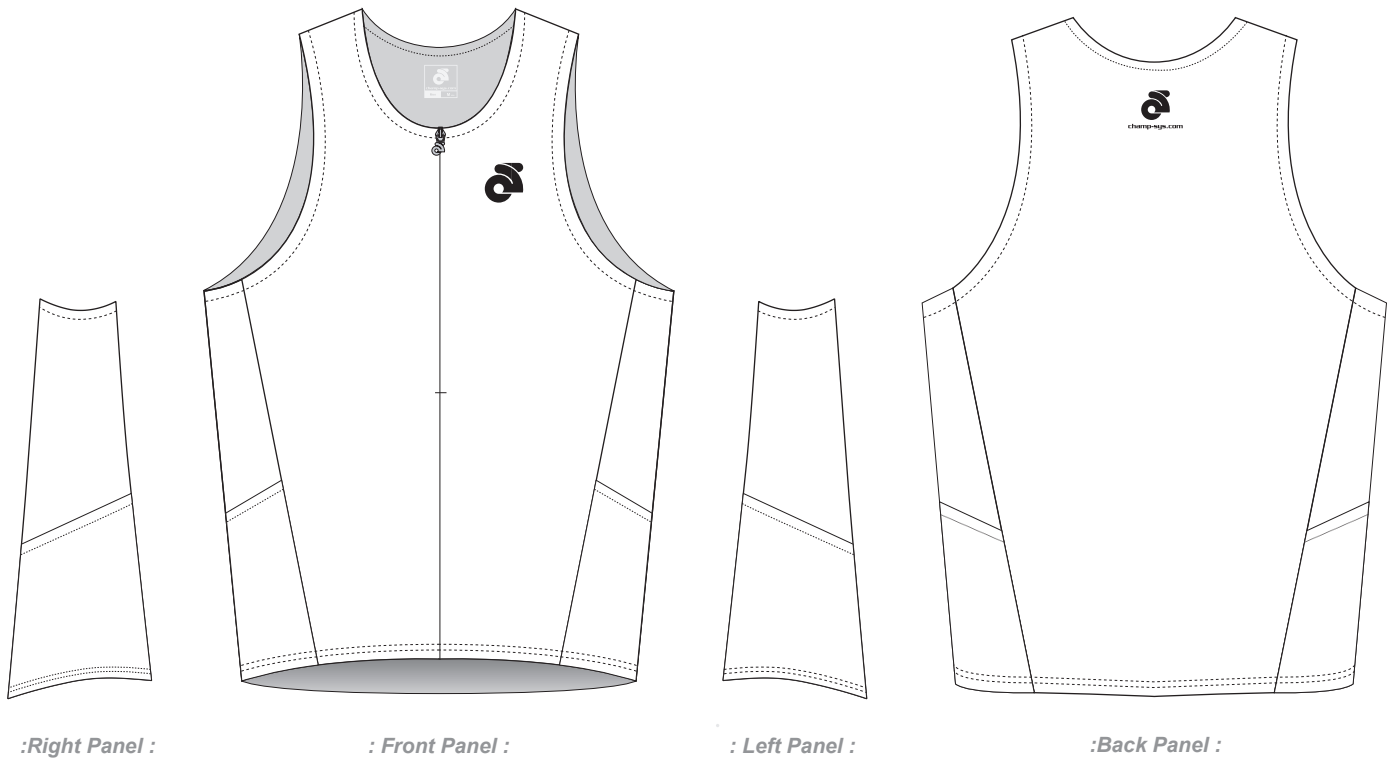

Customer: Team Name_USXXXX

Custom Tri Top Template

• MLJ001

Version V1.1

Scale 1:15 ZXX

PRE-DYED LYCRA

 Full Sublimation

PMS

Sales Rep
Name

Start Date
2000/00/00

End Date
2000/00/00

NOTES:

Template views are for proofing and printing!
3D views are for concept and design process only!
Champion System logo must appear on front and back
Use this template for all similar items.