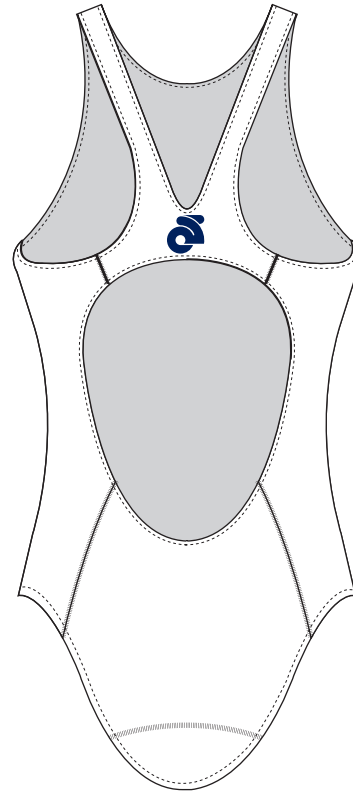

Customer: Team Name_USXXXX

Women Elite Seim Suit Template
• WSW007

: Front View :

: Back View :

Version V1.1

Scale 1:17 ZXX-FXX

PRE-DYED LYCRA

 Full Sublimation

Pantone Colours Reference:

Graphic Editor
Name

Sales Rep
Name

Start Date
2000/00/00

End Date
2000/00/00

NOTES:

CUTTING:
 Womens Cut

Template views are for proofing and printing!
3D views are for concept and design process only!
Champion System logo must appear on front and back
Use this template for all similar items.