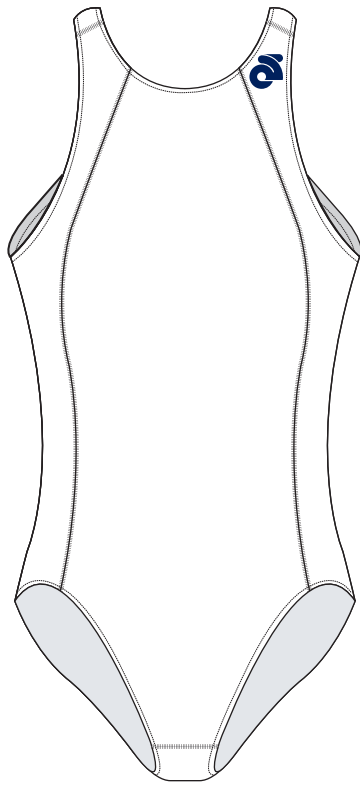

Customer: Team Name_USXXXX

Women Elite Seim Suit Template
• WSW007

: Front View :

: Back View :

Version V1.1

Scale 1:17 ZXX-FXX

PRE-DYED LYCRA

 Full Sublimation

Pantone Colours Reference:

Graphic Editor
Name

Sales Rep
Name

Start Date
2000/00/00

End Date
2000/00/00

NOTES:

CUTTING:
 Womens Cut

Template views are for proofing and printing!
3D views are for concept and design process only!
Champion System logo must appear on front and back
Use this template for all similar items.