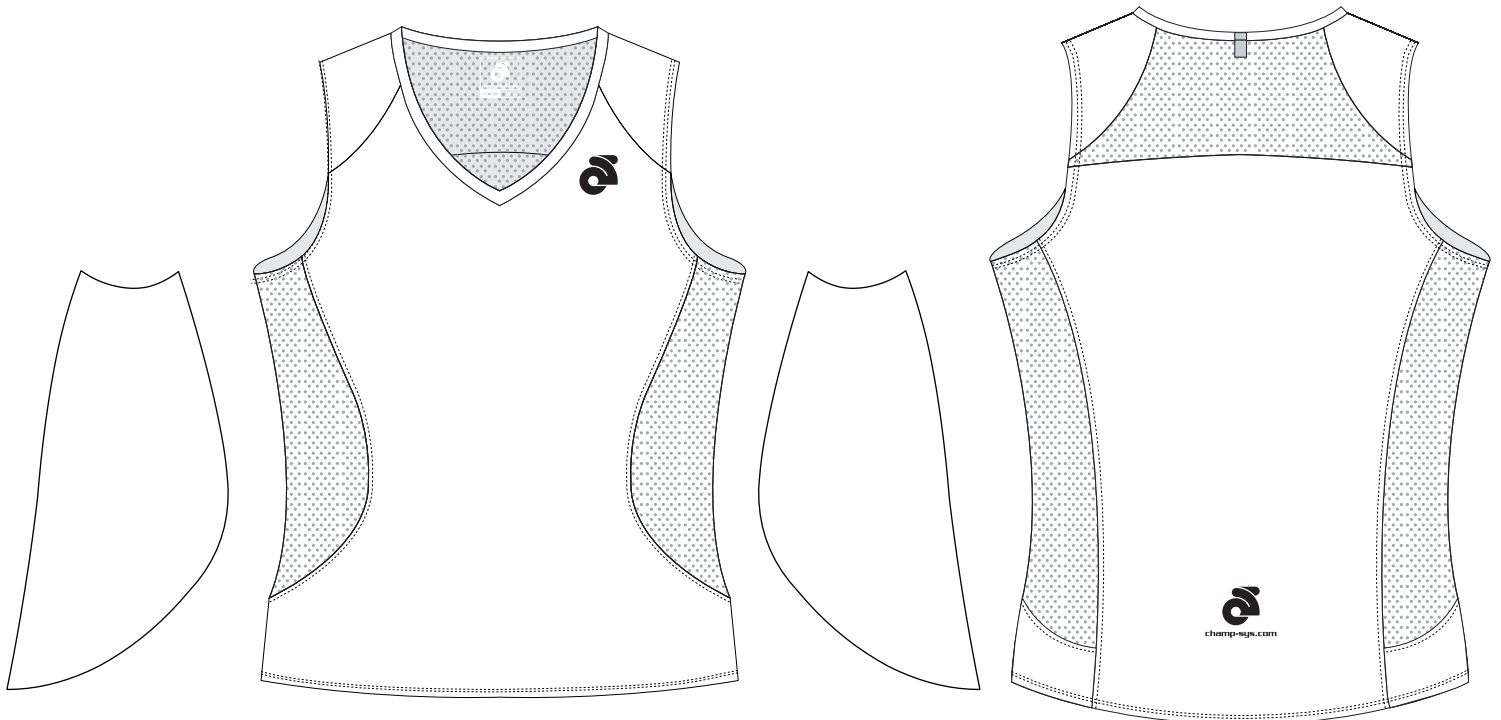

Customer: Team Name_USXXXX

Women Run Singlet Template

- WUJ008

: Right side panel :

: Front View :

: Left side panel :

: Back View :

Version V1.1

Scale (1:15)

PRE-DYED LYCRA

 Full Sublimation

Pantone Colours Reference:

Graphic Editor
Name

NOTES:

CUTTING:
 Womens Cut

Sales Rep
Name

Start Date
2000/00/00

End Date
2000/00/00

Template views are for proofing and printing!
3D views are for concept and design process only!
Champion System logo must appear on front and back
Use this template for all similar items.