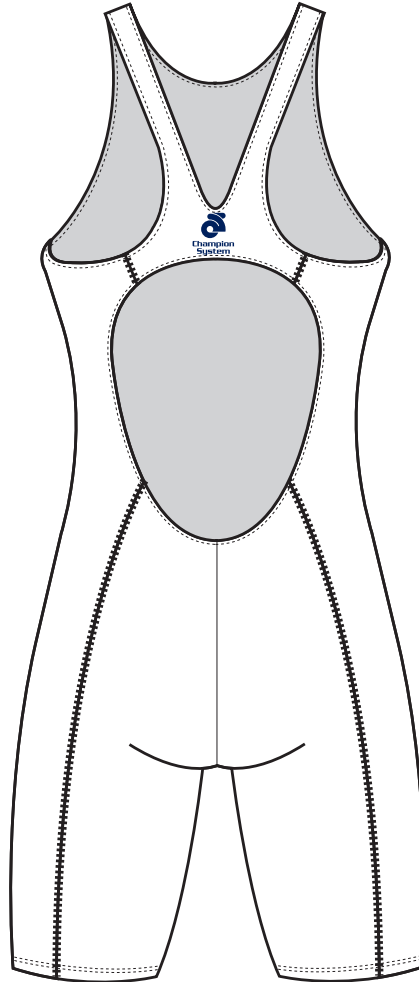

Customer: Team Name_USXXXX

Women Specific Tri Suit Template
• WLK013

: Front View :

: Back View :

Version V1.1

Scale 1:17 ZXX-FXX

PRE-DYED LYCRA

 Full Sublimation

2000/00/00

NOTES:

CUTTING:

Womens Cut

Template views are for proofing and printing!
3D views are for concept and design process only!
Champion System logo must appear on front and back
Use this template for all similar items.