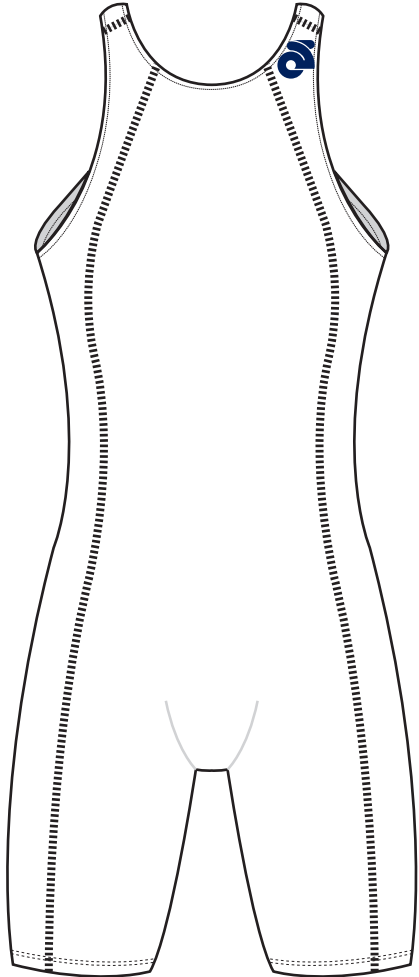

Customer: Team Name_USXXXX

Women Specific Tri Suit Template
• WLK013

: Front View :

: Back View :

Version V1.1

Scale 1:17 ZXX-FXX

PRE-DYED LYCRA

 Full Sublimation

Pantone Colours Reference:

Graphic Editor

Name

Sales Rep

Name

Start Date

2000/00/00

End Date

2000/00/00

NOTES:

CUTTING:

Womens Cut

Template views are for proofing and printing!
3D views are for concept and design process only!
Champion System logo must appear on front and back
Use this template for all similar items.