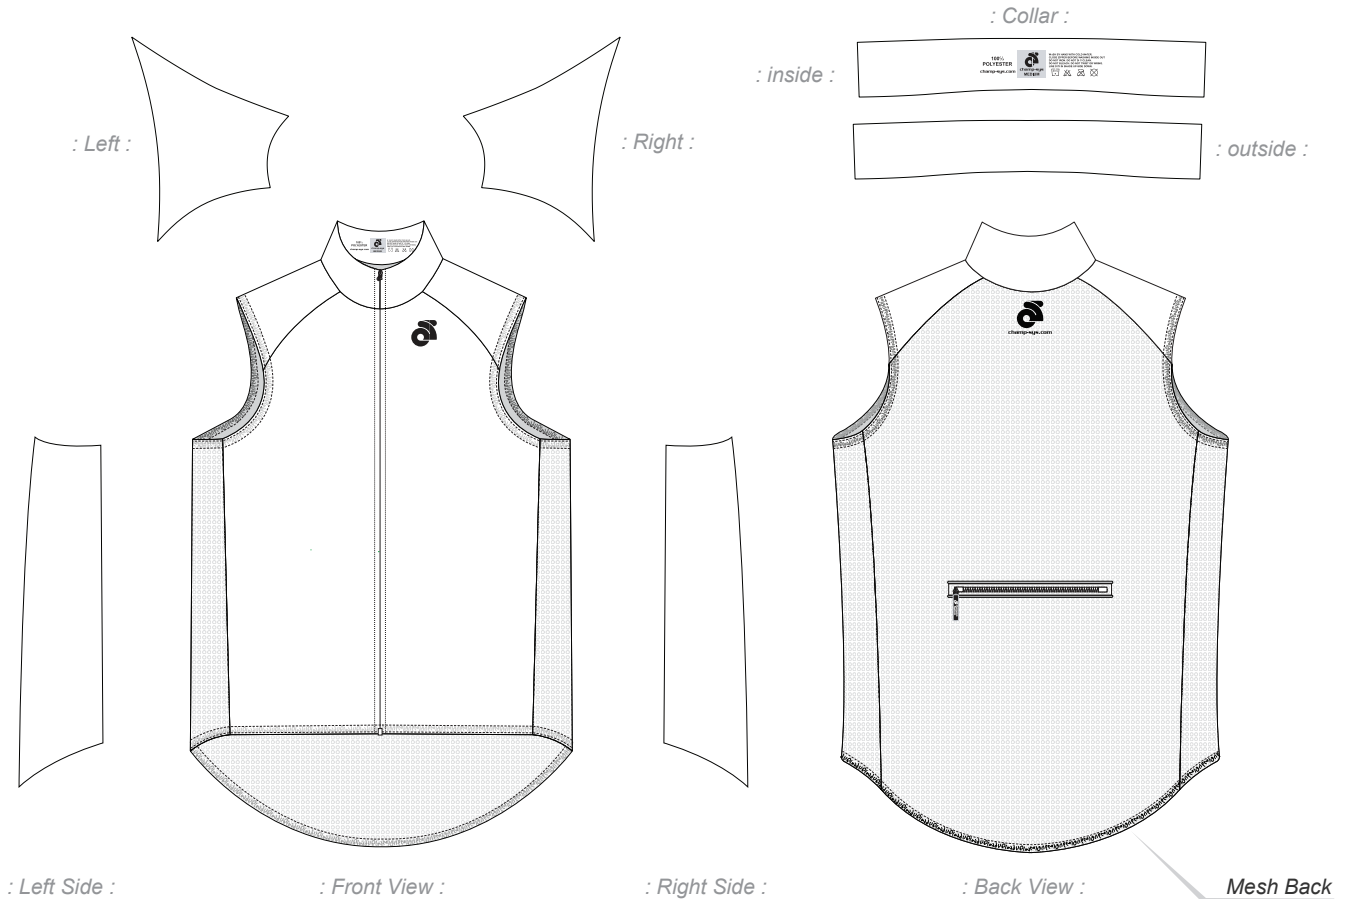

Customer: Team Name_USXXXX

Custom Cycling Wind Vest Template

- With Side Panel
- MVE01

TeamName_USXXXX_MVE001_Normal_V1.1

(Scale 1:10) ZXX,XX

PRE-DYED LYCRA

 Full Sublimation

Pantone Colours Reference:

PMS	PMS	PMS	PMS	PMS	PMS	PMS
-----	-----	-----	-----	-----	-----	-----

Graphic Editor
Name

Sales Rep
Name

Start Date
2010/00/00

End Date
2010/00/00

NOTES:

Template views are for proofing and printing!
3D views are for concept and design process only!
Champion System logo must appear on front and back
Use this template for all similar items.